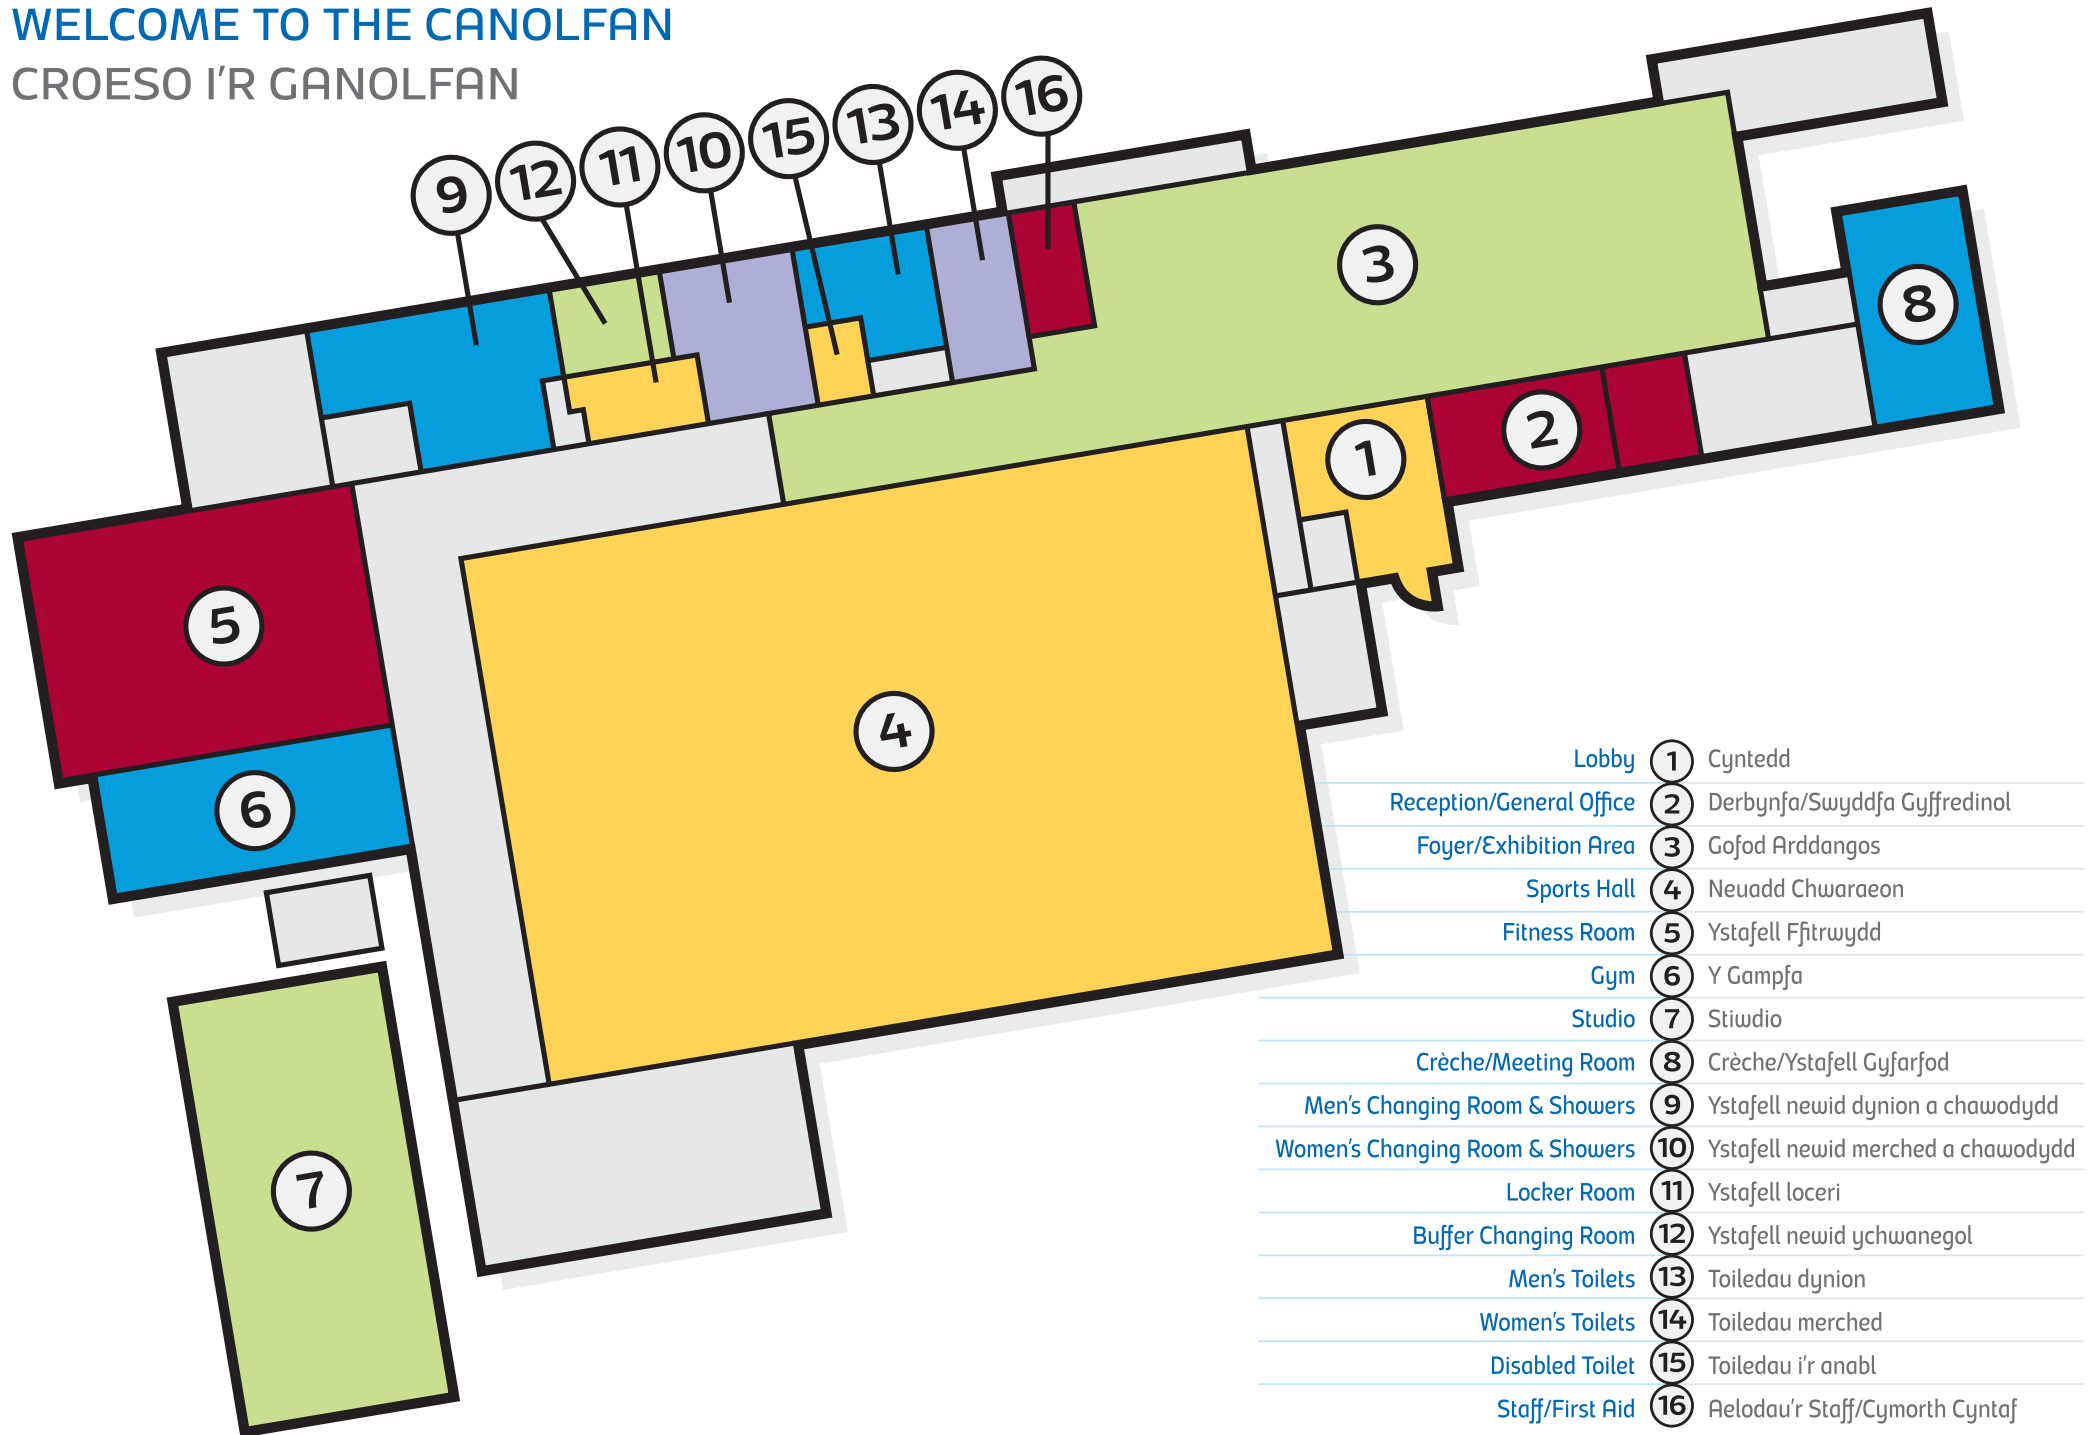

WELCOME TO THE CANOLFAN

CROESO I'R GANOLFAN

Lobby	1	Cyntedd
Reception/General Office	2	Derbynfa/Swyddfa Gyffredinol
Foyer/Exhibition Area	3	Gofod Arddangos
Sports Hall	4	Neuadd Chwaraeon
Fitness Room	5	Ystafell Ffitrwydd
Gym	6	Y Gampfa
Studio	7	Stiwdio
Crèche/Meeting Room	8	Crèche/Ystafell Gyfarfod
Men's Changing Room & Showers	9	Ystafell newid dynion a chawodydd
Women's Changing Room & Showers	10	Ystafell newid merched a chawodydd
Locker Room	11	Ystafell loceri
Buffer Changing Room	12	Ystafell newid ychwanegol
Men's Toilets	13	Toiledau dynion
Women's Toilets	14	Toiledau merched
Disabled Toilet	15	Toiledau i'r anabl
Staff/First Aid	16	Aelodau'r Staff/Cymorth Cyntaf